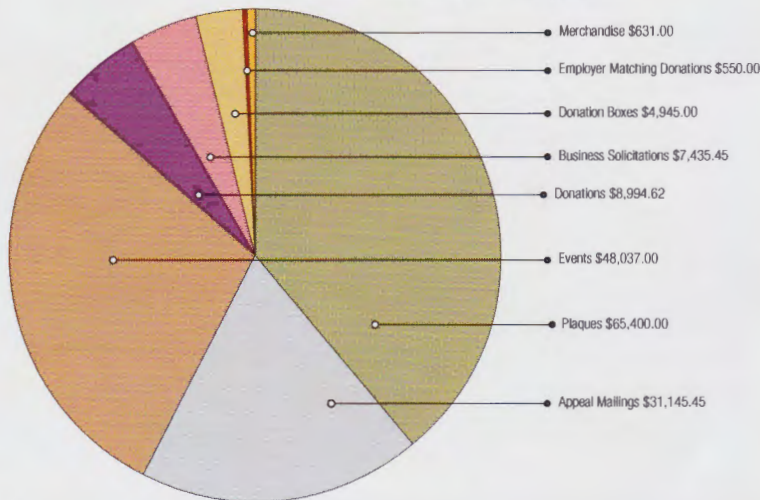

2016 Revenue by Program